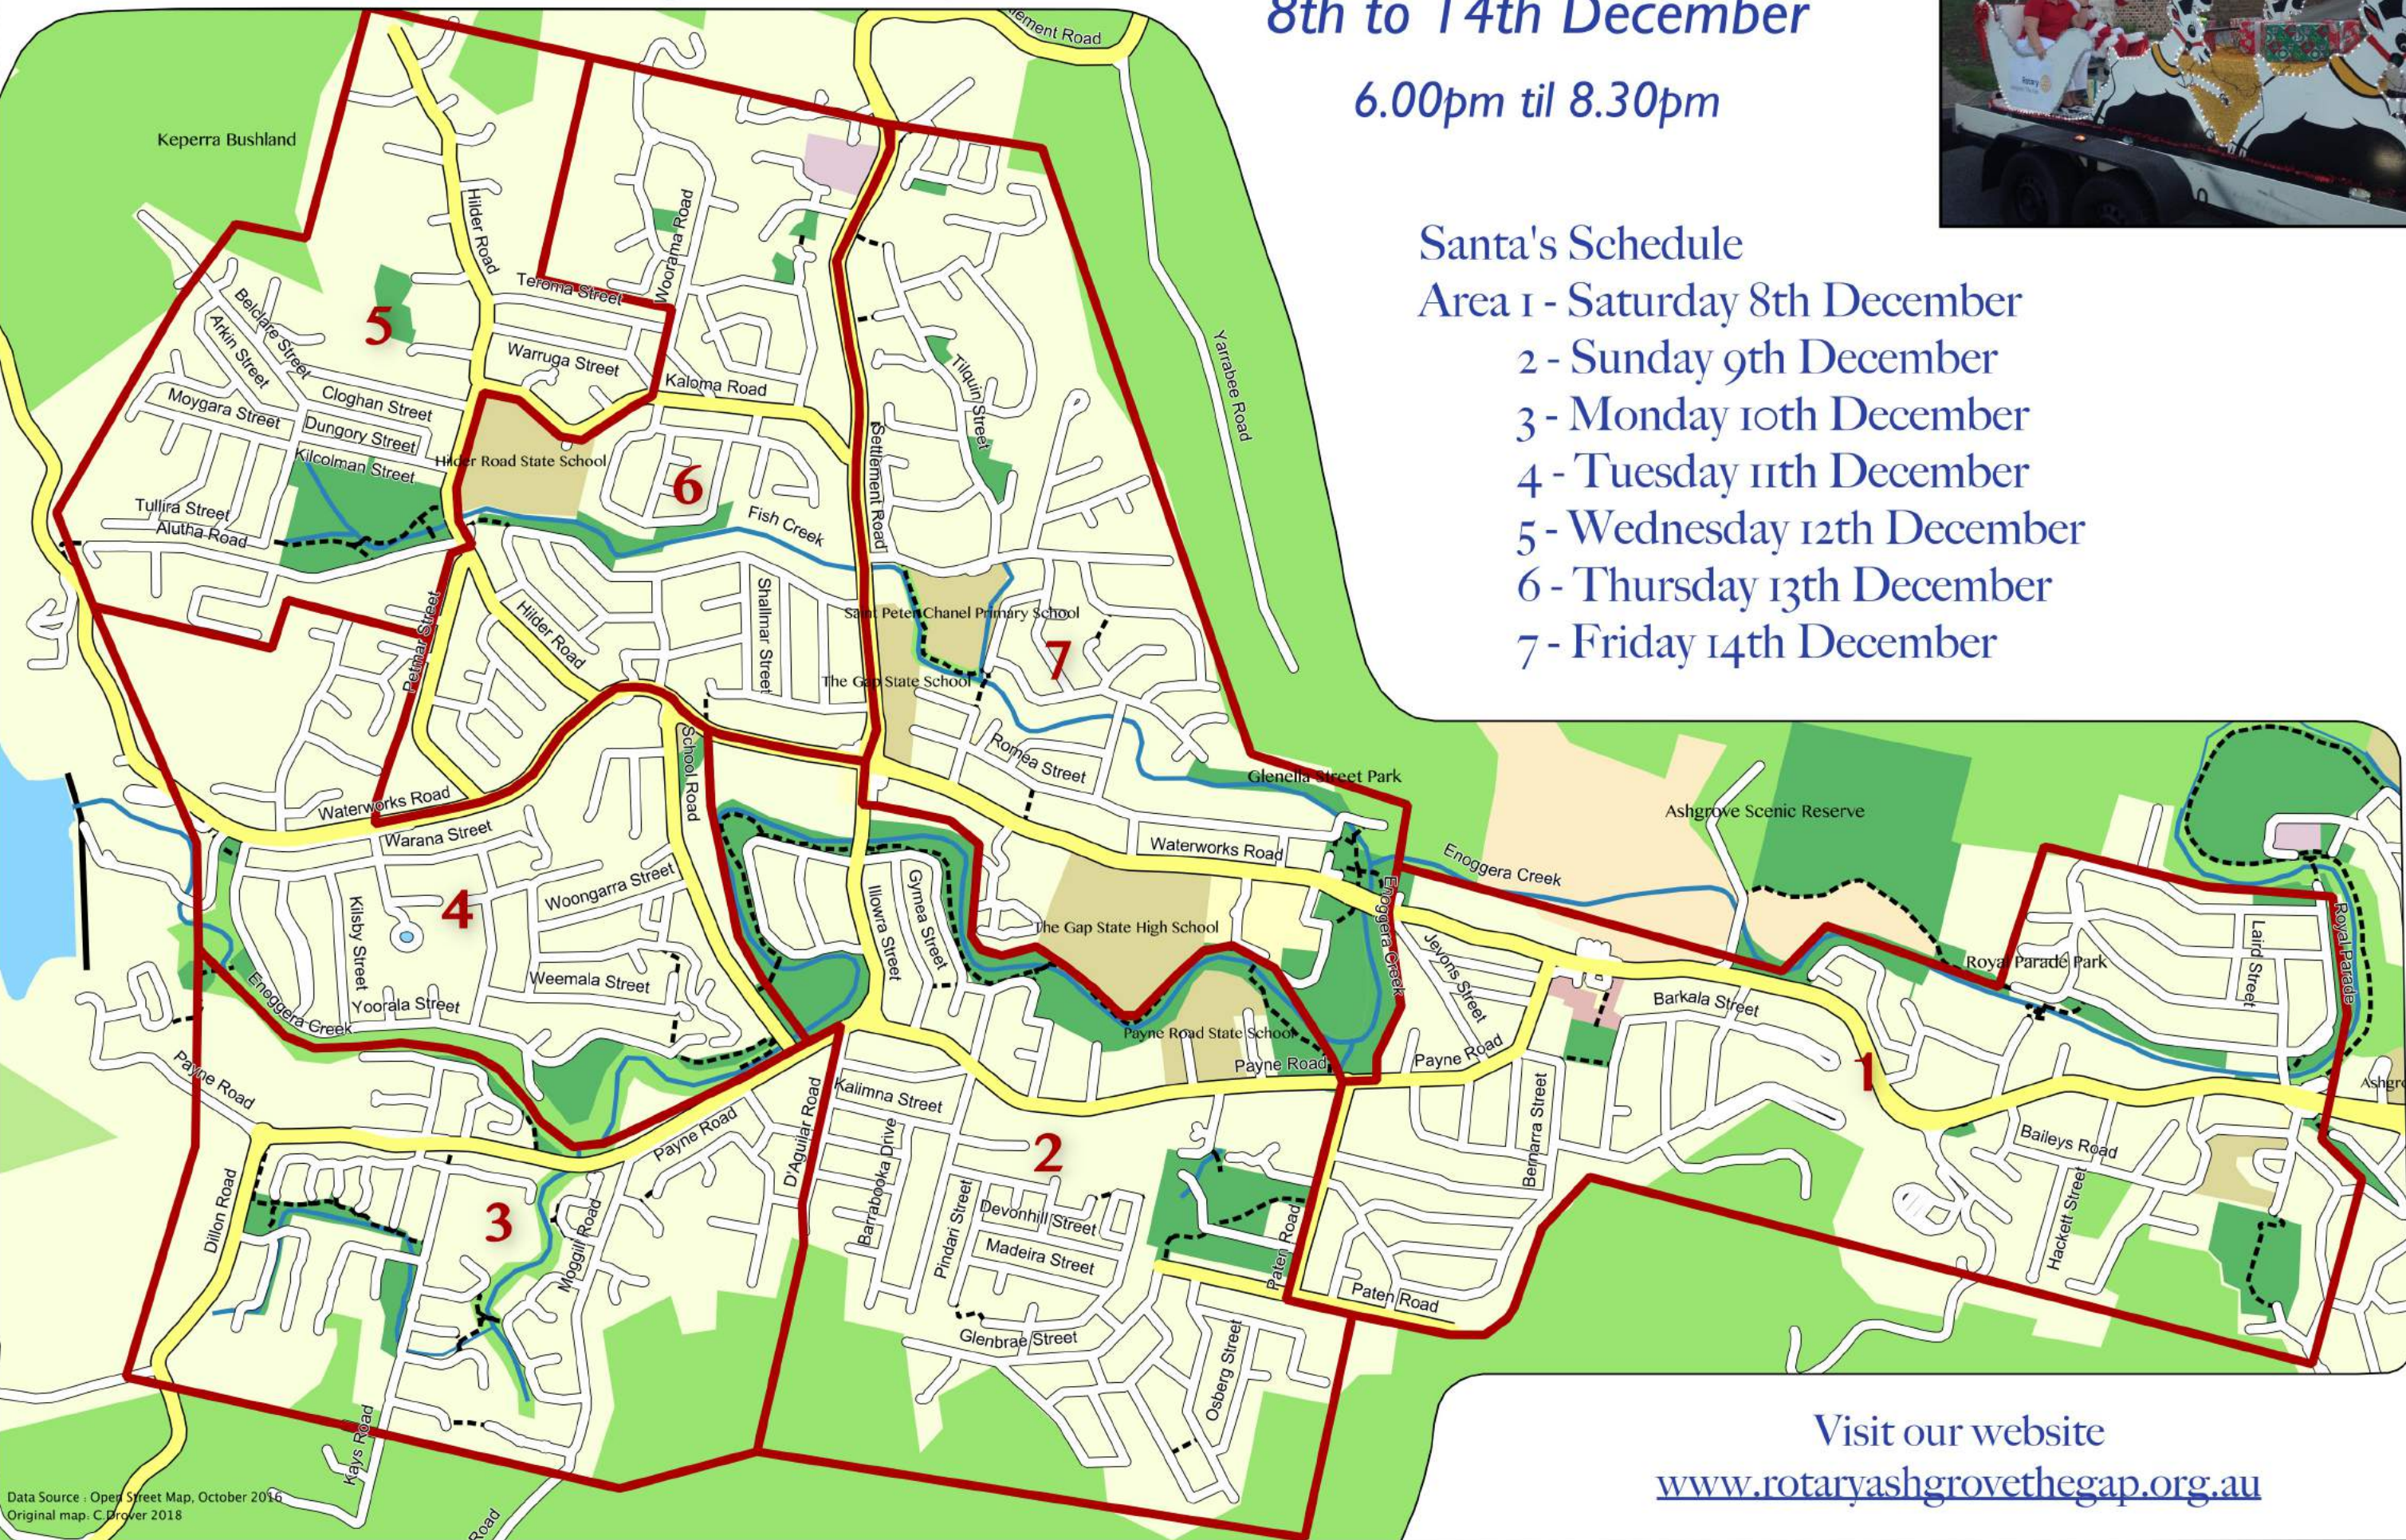

Santa Sleigh 2018

8th to 14th December

6.00pm til 8.30pm

Santa's Schedule

Area 1 - Saturday 8th December

2 - Sunday 9th December

3 - Monday 10th December

4 - Tuesday 11th December

5 - Wednesday 12th December

6 - Thursday 13th December

7 - Friday 14th December

Visit our website
www.rotaryashgrovethegap.org.au

Data Source - Open Street Map, October 2016
Original map: C. Drover 2018